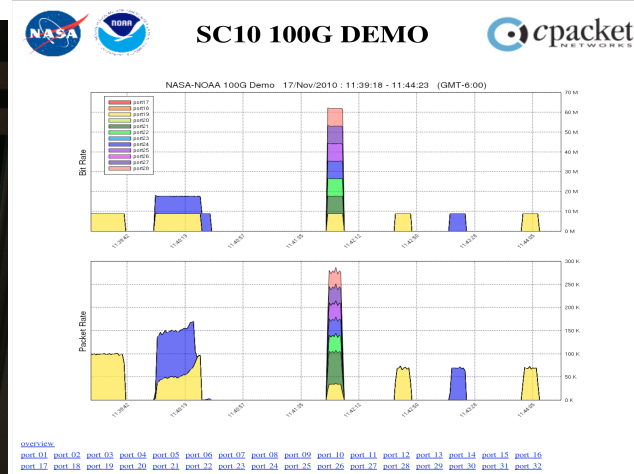

Experiment-test-demo results.