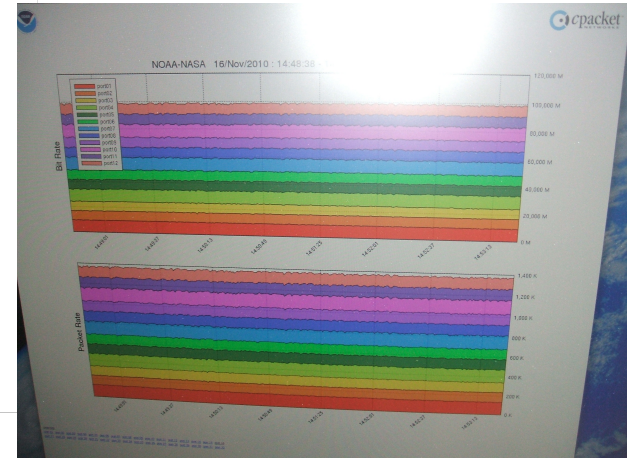

Snapshots of Test Results at NASA Exhibit Booth During SC10 NASA and Partners Demonstrate 40- and 100-Gigabit Network Technologies

<http://science.gsfc.nasa.gov/606.1/HECN-highlights/HECN_SC10_Net-Demo_announce_110210.html>

Note: Better experiment-test-demo results captured later during the week of SC10 are available on the HECN Team's website at <http://science.gsfc.nasa.gov/606.1/HECN.html>.

Visualization Tools Experiment-test-demo results.