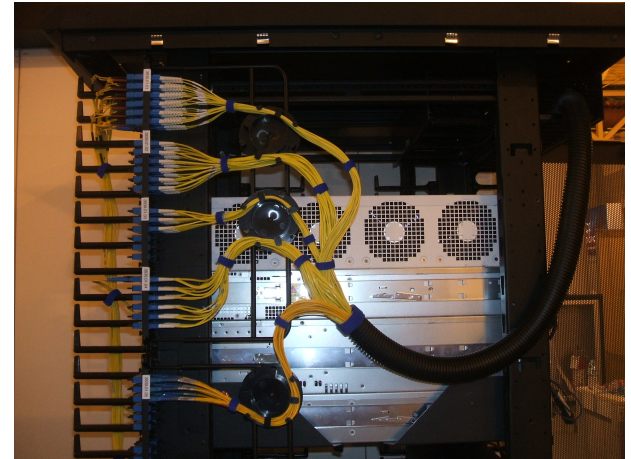

Snapshots During Setup of NASA Exhibit Booth for SC10

NASA and Partners Demonstrate 40- and 100-Gigabit Network Technologies

http://science.gsfc.nasa.gov/606.1/HECN-highlights/HECN_SC10_Net-Demo_announce_110210.html

In background is the mostly empty network-demo rack.

Rear view of the mostly empty network-demo rack.

Snapshots During Setup of NASA Exhibit Booth for SC10

NASA and Partners Demonstrate 40- and 100-Gigabit Network Technologies

http://science.gsfc.nasa.gov/606.1/HECN-highlights/HECN_SC10_Net-Demo_announce_110210.html

Mostly full network-demo rack being readied by Jeff Martz, Matt Mountz & Paul Lang.

Front view of full network-demo rack.

Side view of full network-demo rack showing the incoming 48 single mode fiber pairs.

Bill Fink (right) & a Scinet rep configuring network connections.

Rear view of full network-demo rack.

Mostly ready NASA Exhibit Booth on Sunday evening.