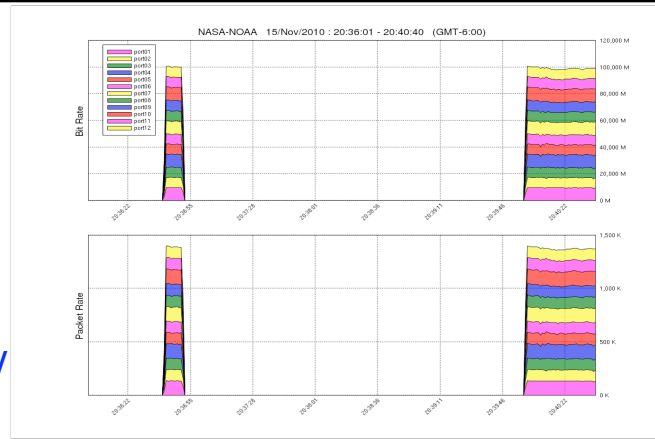

Snapshots of Test Results at NASA Exhibit Booth During SC10 NASA and Partners Demonstrate 40- and 100-Gigabit Network Technologies

<http://science.gsfc.nasa.gov/606.1/HECN-highlights/HECN_SC10_Net-Demo_announce_110210.html>

Note: Better experiment-test-demo results captured later during the week of SC10 are available on the HECN Team's website at <http://science.gsfc.nasa.gov/606.1/HECN.html>.

Visualization Tools Experiment-test-demo results.