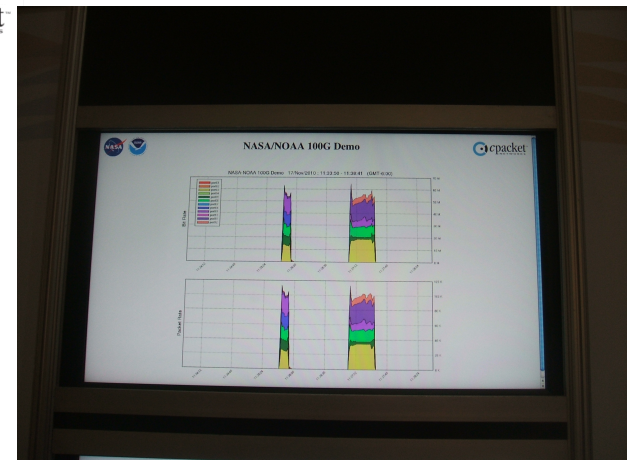

Experiment-test-demo results.

J. P. Gary 11/30/10