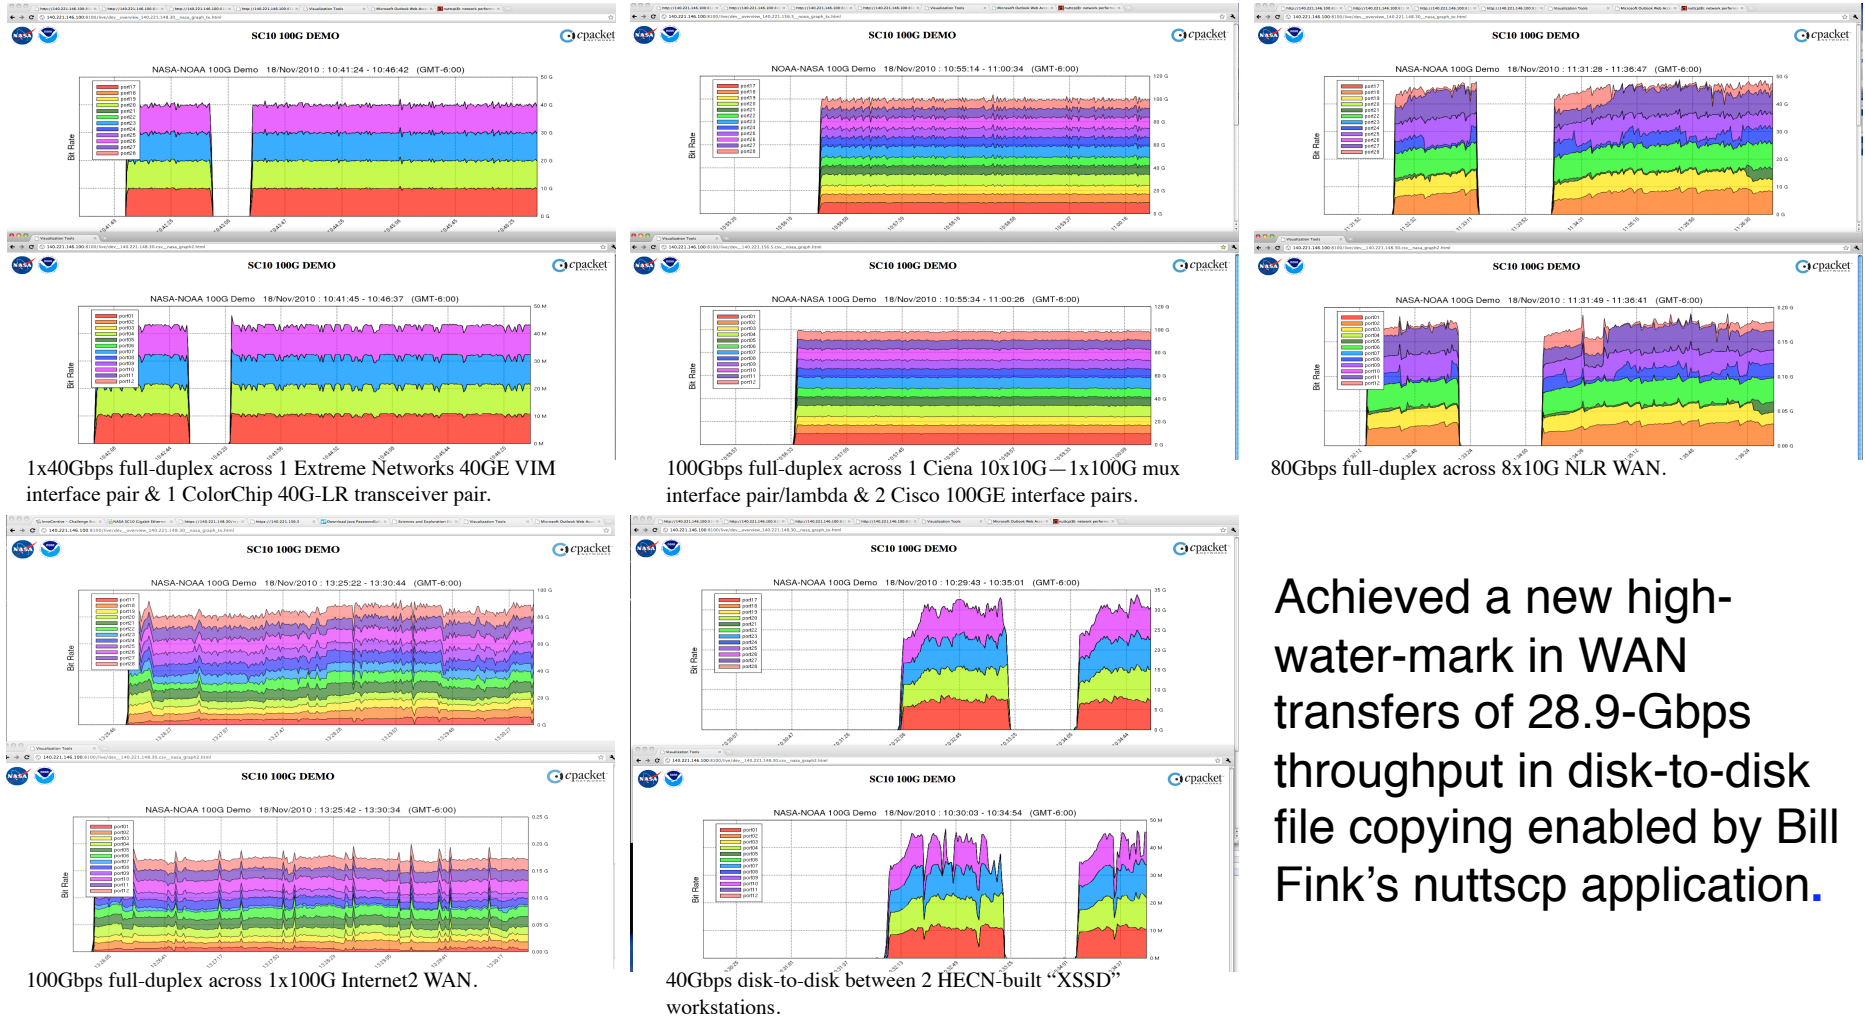

http://science.gsfc.nasa.gov/606.1/HECN-highlights/HECN_SC10_Net-Demo_announce_110210.html

Note: Better experiment-test-demo results captured later during the week of SC10 are available on the HECN Team's website at <http://science.gsfc.nasa.gov/606.1/HECN.html>.

Snapshots of Test Results at NASA Exhibit Booth During SC10

NASA and Partners Demonstrate 40- and 100-Gigabit Network Technologies

http://science.gsfc.nasa.gov/606.1/HECN-highlights/HECN_SC10_Net-Demo_announce_110210.html

Achieved a new high-water-mark in WAN transfers of 28.9-Gbps throughput in disk-to-disk file copying enabled by Bill Fink’s nuttscp application.

Snapshots During Take Down of NASA Exhibit Booth for SC10